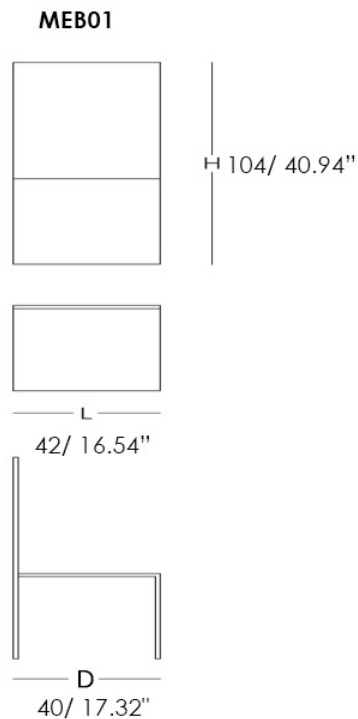

Design Elena Cutolo

FINISHES

Glass Finish

- Transparent Glass
- Colored transparent glass
- Glossy Colored Diffuser Glass
- Opaque Colored Diffuser Glass

MATERIALS

- Glass

Available Dimensions: L x D x H