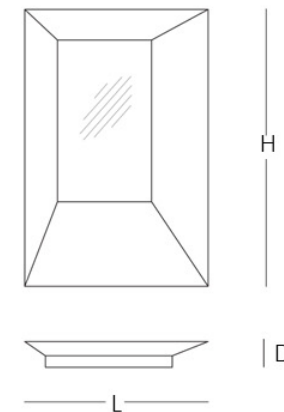

### MATERIALS

- Mirror

**Leon Battista Mirror**- Mirror shaped in an artificial perspective, creating a "sfondato" effect, available in three different sizes.

**Available Dimensions: LxDxH**

**LEO01:** 33.46" x 4.33" x 78.74"(85 x 11 x 100 cm)

**LEO02/03**

**LEO02:** 28.35" x 4.33" x 40.16"(72 x 11 x 102 cm)

**LEO03:** 20.47" x 3.94" x 28.35"(52 x 10 x 72 cm)