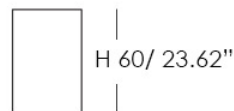

**Illusion** - A series of parallelepiped shaped low tables with mirroring top and degrading shading mirroring sides. Realized in extralight glass, glued 45°.

**Available Dimensions: L x D x H**

**ILL01/02/03:** L 15.35" x D 15.35" (39 x 39 cm)

L 39/ 15.35"

**ILL01**

**ILL02**

**ILL03**

**ILL04:** 43.31" x 43.31" x 12.99" (110 x 110 x 33 cm)

**ILL05:** 27.56" x 27.56" x 12.99" (70 x 70 x 33 cm)

**ILL06:** 327.56" x 27.56" x 12.99" (70 x 70 x 33 cm)