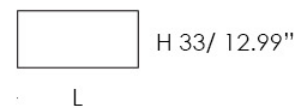

**Illusion** - A series of parallelepiped shaped low tables with mirroring top and degrading shading mirroring sides. Realized in extralight glass, glued 45°.

**Available Dimensions: L x D x H**

**ILL01/02/03:** L 15.35" x D 15.35" (39 x 39 cm)

L 39/ 15.35"

**ILL01**

**ILL02**

**ILL03**

**ILL04:** 43.31" x 43.31" x 12.99" (110 x 110 x 33 cm)

**ILL05:** 27.56" x 27.56" x 12.99" (70 x 70 x 33 cm)

**ILL06:** 327.56" x 27.56" x 12.99" (70 x 70 x 33 cm)