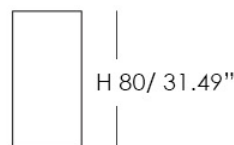

**Illusion** - A series of parallelepiped shaped low tables with mirroring top and degrading shading mirroring sides. Realized in extralight glass, glued 45°.

**Available Dimensions: L x D x H**

**ILL01/02/03:** L 15.35" x D 15.35" (39 x 39 cm)

L 39/ 15.35"

**ILL01**

**ILL02**

**ILL03**

**ILL04:** 43.31" x 43.31" x 12.99" (110 x 110 x 33 cm)

**ILL05:** 27.56" x 27.56" x 12.99" (70 x 70 x 33 cm)

**ILL06:** 327.56" x 27.56" x 12.99" (70 x 70 x 33 cm)