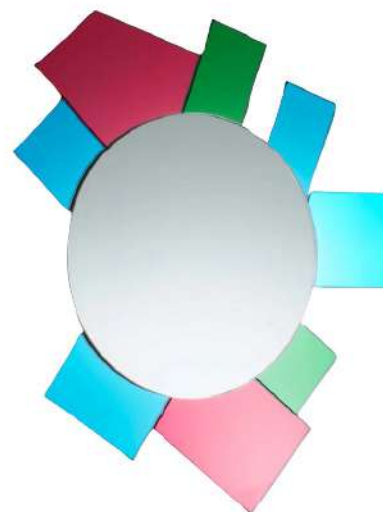

GLI SPECCHI DI DIONISO 6

Design Ettore Sottsass

FINISHES

Transparent Extralight Mirror

Glossy Lacquered Glass

Mimetic
Green

Gray

Ocean
Blue

Fire
Red

Gli Specchi di Dioniso - A collection of 6 wall mirrors in different shapes and size
Characterizes by polychromatic frames composed of elements in,
laminated coloured mirror, coloured laminated glass and lacquered glass.

Available Dimensions: L x H

24.80" x 28.35" (63 x 72 cm)

DIONISO6

H 72/ 28.35"

L 63/ 24.80"

MATERIALS

- Glass
- Mirror