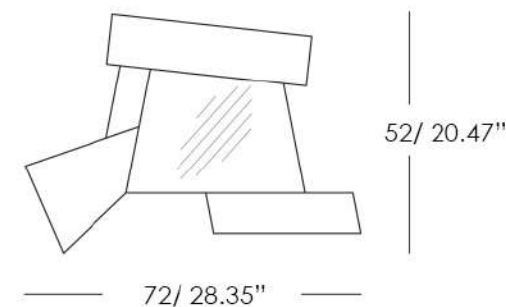

Available Dimensions: L x H

28.35" x 20.47" (72 x 52 cm)

DIONISO5

MATERIALS

- Glass
- Mirror