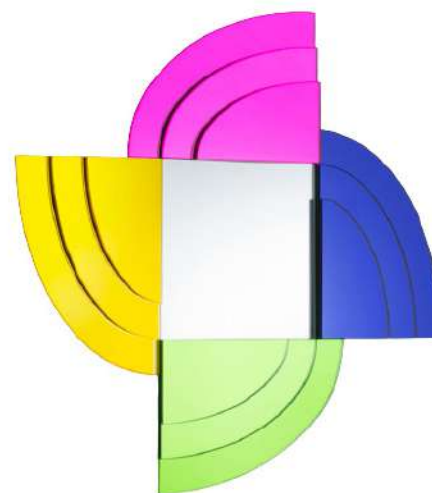

GLI SPECCHI DI DIONISO 5

Design Ettore Sottsass

FINISHES

Transparent Extralight Mirror

Glossy Lacquered Glass

Apple
Green

Yellow

Pink

Blue

Gli Specchi di Dioniso - A collection of 6 wall mirrors in different shapes and size
Characterizes by polychromatic frames composed of elements in,
laminated coloured mirror, coloured laminated glass and lacquered glass.

Available Dimensions: L x H

28.35" x 20.47" (72 x 52 cm)

DIONISO5

MATERIALS

- Glass
- Mirror