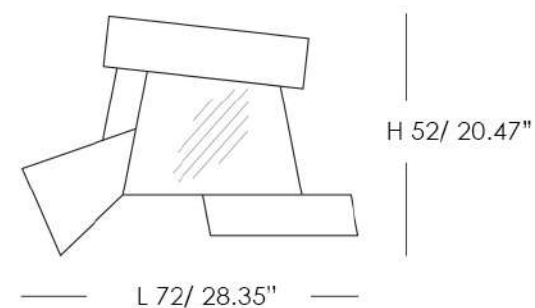

Available Dimensions: L x H
28.35" x 20.47" (72 x 52 cm)

DIONISO4

MATERIALS

- Glass
- Mirror