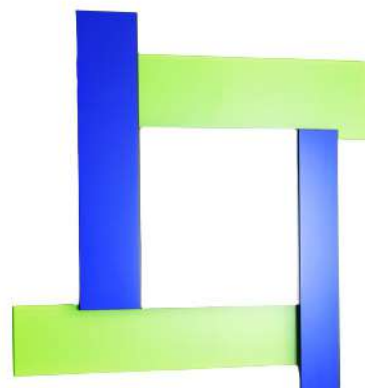

### FINISHES

Transparent Extralight Mirror

### Glossy Lacquered Glass

Apple  
Green

Blue

**Gli Specchi di Dioniso** - A collection of 6 wall mirrors in different shapes and size  
Characterizes by polychromatic frames composed of elements in,  
laminated coloured mirror, coloured laminated glass and lacquered glass.

**Available Dimensions: L x H**  
27.56" x 25.19" (70 x 64 cm)

### MATERIALS

- Glass
- Mirror