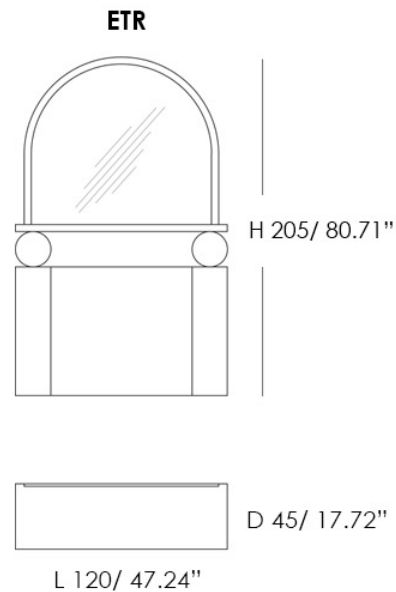

ETRUSCO

Etrusco - A mirror unit with crystal mirror and Alpi veneer frame.

The shelf and the base are in aniline-varnished wood with goldplated cylindrical elements. Every piece is identified by progressive numbering.

Cylinder Finish

Gold Metal

MATERIALS

- Mirror
- Wood
- Metal

Available Dimensions: L x D x H