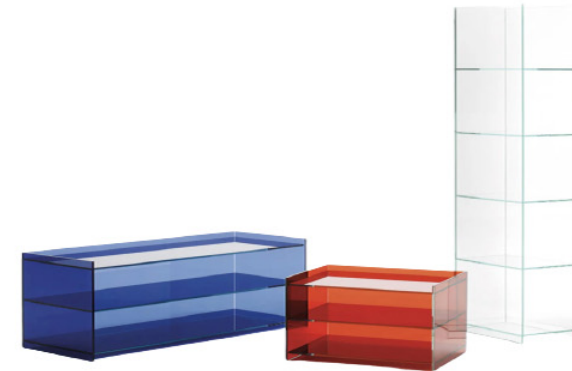

DR JEKYLL AND MR HYDE

Design Piero Lissoni

FINISHES

Glass Finish

Extralight Glass

- Transparent Colored Glass
- Opaque Colored Diffuser Glass

MATERIALS

- Glass

Dr Jekyll and Mr Hyde - Series of open storage furniture in laminated 5 + 5 mm. thick shiny ground and thermo-welded glass. Available in transparent extralight glass or transparent colored glass.