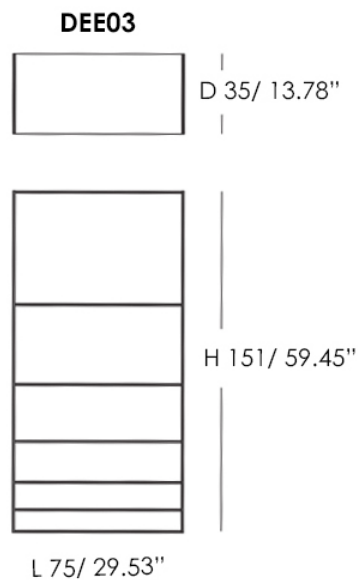

MATERIALS

- Glass

Deep Sea - Bookcase in laminated and thermo welded transparent extralight glass.
The shelves of the bookcase are in colored transparent glass available in grey or blue tone.

Available Dimensions: L x D x H