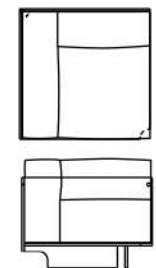

Crystal Lounge Sofa - Collection of modular sofas and armchairs in 15 mm thick transparent extralight glass shaped, tempered and glued. The glass structure contains soft removable cushions, available in different fabrics and colours. The sofa can be composed of just two lateral modules (a right and a left one), or extended by using one or as many central armless modules as required.

Available Dimensions: L x D x H

CRP02 - Left

CRP03 - Right

CRP04 - Center

CRP05 - 3 Seater

CRP06 - 2 Seater

CRP08 - Right

CRP02 - Left - 45.27" x 35.43" x 25.98" (115 x 90 x 66cm)

CRP03 - Right - 45.27" x 35.43" x 25.98" (115 x 90 x 66cm)

CRP04 - Center - 35.03" x 35.43" x 25.98" (89 x 90 x 66cm)

CRP05 - 3 Seater - 125.59" x 35.43" x 25.98" (319 x 90 x 66cm)

CRP06 - 2 Seater - 90.55" x 35.43" x 25.98" (230 x 90 x 66cm)

CRP08 - Right - 35.43" x 35.43" x 25.98" (90 x 90 x 66cm)

Thickness: 0.59" (15mm)