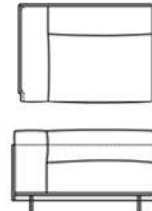

Crystal Lounge Sofa - Collection of modular sofas and armchairs in 15 mm thick transparent extralight glass shaped, tempered and glued. The glass structure contains soft removable cushions, available in different fabrics and colours. The sofa can be composed of just two lateral modules (a right and a left one), or extended by using one or as many central armless modules as required.

Available Dimensions: L x D x H

CRP02 - Left

CRP03 - Right

CRP04 - Center

CRP05 - 3 Seater

CRP06 - 2 Seater

CRP08 - Right

CRP02 - Left - 45.27" x 35.43" x 25.98" (115 x 90 x 66cm)

CRP03 - Right - 45.27" x 35.43" x 25.98" (115 x 90 x 66cm)

CRP04 - Center - 35.03" x 35.43" x 25.98" (89 x 90 x 66cm)

CRP05 - 3 Seater - 125.59" x 35.43" x 25.98" (319 x 90 x 66cm)

CRP06 - 2 Seater - 90.55" x 35.43" x 25.98" (230 x 90 x 66cm)

CRP08 - Right - 35.43" x 35.43" x 25.98" (90 x 90 x 66cm)

Thickness: 0.59" (15mm)