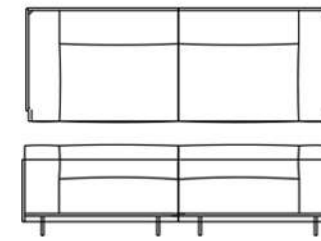

Crystal Lounge Sofa - Collection of modular sofas and armchairs in 15 mm thick transparent extralight glass shaped, tempered and glued. The glass structure contains soft removable cushions, available in different fabrics and colours. The sofa can be composed of just two lateral modules (a right and a left one), or extended by using one or as many central armless modules as required.

Available Dimensions: L x D x H

CRP02 - Left

CRP03 - Right

CRP04 - Center

CRP05 - 3 Seater

CRP06 - 2 Seater

CRP08 - Right

CRP02 - Left - 45.27" x 35.43" x 25.98" (115 x 90 x 66cm)

CRP03 - Right - 45.27" x 35.43" x 25.98" (115 x 90 x 66cm)

CRP04 - Center - 35.03" x 35.43" x 25.98" (89 x 90 x 66cm)

CRP05 - 3 Seater - 125.59" x 35.43" x 25.98" (319 x 90 x 66cm)

CRP06 - 2 Seater - 90.55" x 35.43" x 25.98" (230 x 90 x 66cm)

CRP08 - Right - 35.43" x 35.43" x 25.98" (90 x 90 x 66cm)

Thickness: 0.59" (15mm)