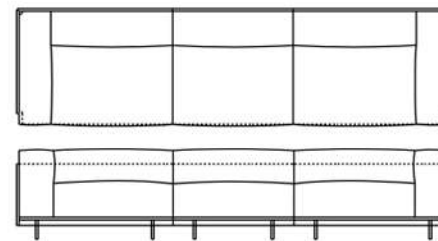

Crystal Lounge Sofa - Collection of modular sofas and armchairs in 15 mm thick transparent extralight glass shaped, tempered and glued. The glass structure contains soft removable cushions, available in different fabrics and colours. The sofa can be composed of just two lateral modules (a right and a left one), or extended by using one or as many central armless modules as required.

Available Dimensions: L x D x H

CRP02 - Left

CRP03 - Right

CRP04 - Center

CRP05 - 3 Seater

CRP06 - 2 Seater

CRP08 - Right

CRP02 - Left - 45.27" x 35.43" x 25.98" (115 x 90 x 66cm)

CRP03 - Right - 45.27" x 35.43" x 25.98" (115 x 90 x 66cm)

CRP04 - Center - 35.03" x 35.43" x 25.98" (89 x 90 x 66cm)

CRP05 - 3 Seater - 125.59" x 35.43" x 25.98" (319 x 90 x 66cm)

CRP06 - 2 Seater - 90.55" x 35.43" x 25.98" (230 x 90 x 66cm)

CRP08 - Right - 35.43" x 35.43" x 25.98" (90 x 90 x 66cm)

Thickness: 0.59" (15mm)