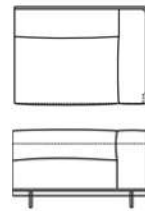

Crystal Lounge Sofa - Collection of modular sofas and armchairs in 15 mm thick transparent extralight glass shaped, tempered and glued. The glass structure contains soft removable cushions, available in different fabrics and colours. The sofa can be composed of just two lateral modules (a right and a left one), or extended by using one or as many central armless modules as required.

Available Dimensions: L x D x H

CRP02 - Left

CRP03 - Right

CRP04 - Center

CRP05 - 3 Seater

CRP06 - 2 Seater

CRP08 - Right

CRP02 - Left - 45.27" x 35.43" x 25.98" (115 x 90 x 66cm)

CRP03 - Right - 45.27" x 35.43" x 25.98" (115 x 90 x 66cm)

CRP04 - Center - 35.03" x 35.43" x 25.98" (89 x 90 x 66cm)

CRP05 - 3 Seater - 125.59" x 35.43" x 25.98" (319 x 90 x 66cm)

CRP06 - 2 Seater - 90.55" x 35.43" x 25.98" (230 x 90 x 66cm)

CRP08 - Right - 35.43" x 35.43" x 25.98" (90 x 90 x 66cm)

Thickness: 0.59" (15mm)