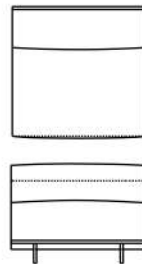

Crystal Lounge Sofa - Collection of modular sofas and armchairs in 15 mm thick transparent extralight glass shaped, tempered and glued. The glass structure contains soft removable cushions, available in different fabrics and colours. The sofa can be composed of just two lateral modules (a right and a left one), or extended by using one or as many central armless modules as required.

Available Dimensions: L x D x H

CRP02 - Left

CRP03 - Right

CRP04 - Center

CRP05 - 3 Seater

CRP06 - 2 Seater

CRP08 - Right

CRP02 - Left - 45.27" x 35.43" x 25.98" (115 x 90 x 66cm)

CRP03 - Right - 45.27" x 35.43" x 25.98" (115 x 90 x 66cm)

CRP04 - Center - 35.03" x 35.43" x 25.98" (89 x 90 x 66cm)

CRP05 - 3 Seater - 125.59" x 35.43" x 25.98" (319 x 90 x 66cm)

CRP06 - 2 Seater - 90.55" x 35.43" x 25.98" (230 x 90 x 66cm)

CRP08 - Right - 35.43" x 35.43" x 25.98" (90 x 90 x 66cm)

Thickness: 0.59" (15mm)