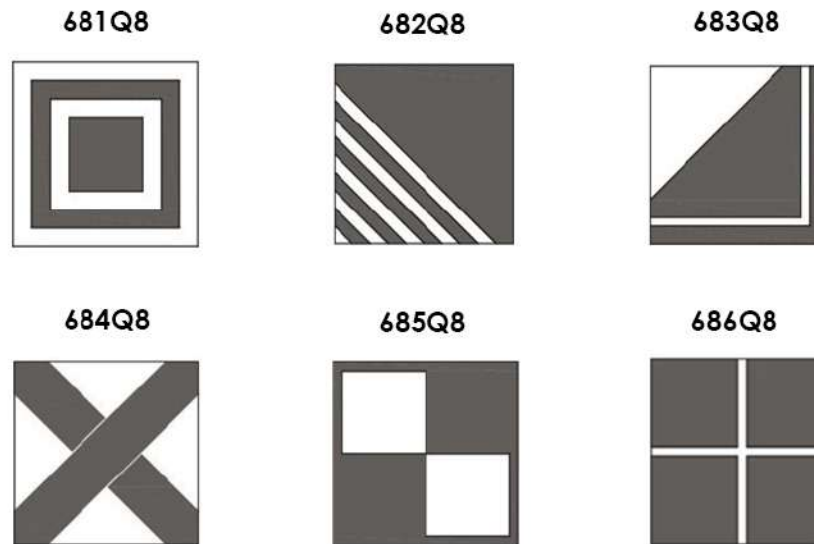

**ANDROMEDA
SQUARE MIRROR**

Design Nanda Vigo

FINISHES

Decorative Finish

MATERIALS

- Glass
- Mirror

Andromeda - Re-launch of the first collection of mirrors designed by Nanda Vigo for Glas Italia, initially presented in 1974. It is a collection of mirrors in negative-positive (transparent parts alternate with mirrored parts) in various shapes and sizes, available in a neutral finish or in unique amber-colored glass. The hanging system allows you to install the mirrors in various inclinations.

Available Dimensions: L x D x H

31.49" x 31.49" x 1.96" (80x 80cmx 5cm)