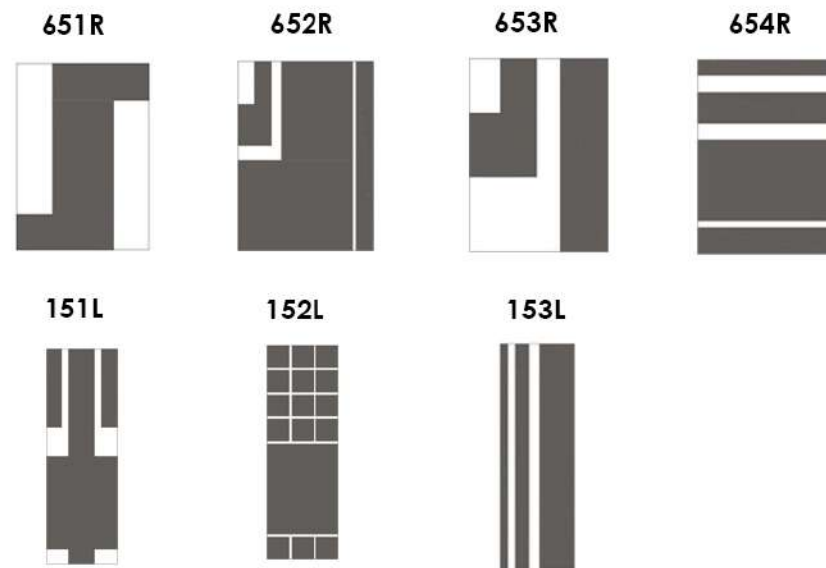

**ANDROMEDA  
RECTANGULAR MIRROR**

**Andromeda** - Re-launch of the first collection of mirrors designed by Nanda Vigo for Glas Italia, initially presented in 1974. It is a collection of mirrors in negative-positive (transparent parts alternate with mirrored parts) in various shapes and sizes, available in a neutral finish or in unique amber-colored glass. The hanging system allows you to install the mirrors in various inclinations.

Design Nanda Vigo

**FINISHES**

**Decorative Finish**

**MATERIALS**

- Glass
- Mirror

**Available Dimensions: L x D x H**

**651R / 52R / 53R / 54R** - 25.59" x 35.43" x 1.96" (65x 90cmx 5cm)

**151L / 152L / 153L** - 19.68" x 59.05" x 1.96" (50x 150cmx 5cm)