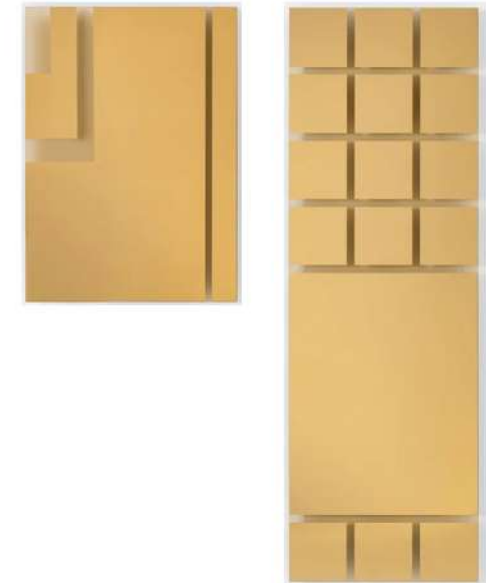

**ANDROMEDA  
RECTANGULAR MIRROR**

**Andromeda** - Re-launch of the first collection of mirrors designed by Nanda Vigo for Glas Italia, initially presented in 1974. It is a collection of mirrors in negative-positive (transparent parts alternate with mirrored parts) in various shapes and sizes, available in a neutral finish or in unique amber-colored glass. The hanging system allows you to install the mirrors in various inclinations.

Design Nanda Vigo

**FINISHES**

**Decorative Finish**

**MATERIALS**

- Glass
- Mirror

**Available Dimensions: L x D x H**

**651R / 52R / 53R / 54R** - 25.59" x 35.43" x 1.96" (65x 90cmx 5cm)

**151L / 152L / 153L** - 19.68" x 59.05" x 1.96" (50x 150cmx 5cm)