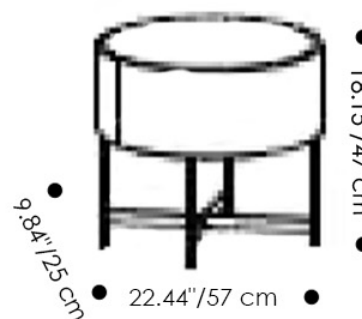

- Wood
- Metal
- Glass

Dedalo 1-Drawer Nightstand In Medium Beige Structure -

Dedalo Captivating, sensual and chameleonic: the Dedalo collection lends itself to such an array of possible uses, with plenty of scope for personalizing your look and interpreting the space. Each unit features the geometric essentiality of the cylinder in its design, with a practical recessed top designed to act as a handy tray for setting down items.

Overall Dimensions: W x H x D

22.44"/57 cm x 18.15"/47 cm x 9.84"/25 cm