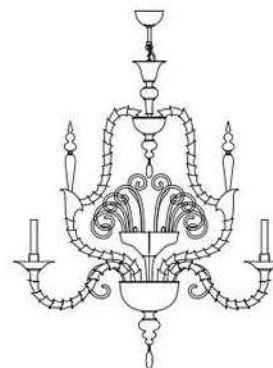

Glass Finish

Glass

Frame Finish

Metal

MATERIALS

- Glass
- Metal

D
Ø35.43"
Ø90 cm

H
43.30"
110 cm

Vivaldi K6

Bulb:
Type: HALO/LED
Base: G 9, E 14
Watt: 6 x MAX 60W + 3 x MAX 20W

D
Ø55.11"
Ø140 cm

H
62.99"
160 cm

Vivaldi K12

Bulb:
Type: HALO/LED
Base: G 9, E 14
Watt: 12 x MAX 60W + 12 x MAX 20W

D
Ø43.30"
Ø110 cm

H
49.21"
125 cm

Vivaldi K9

Bulb:
Type: HALO/LED
Base: G 9, E 14
Watt: 9 x MAX 60W + 6 x MAX 20W