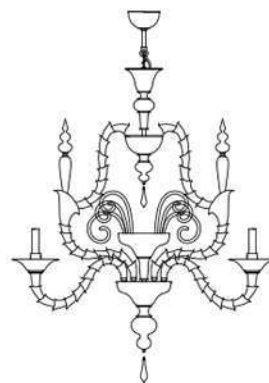

Glass Finish

Glass

Frame Finish

Metal

MATERIALS

- Glass
- Metal

D
Ø35.43"
Ø90 cm

H
43.30"
110 cm

Vivaldi K6

Bulb:
Type: HALO/LED
Base: G 9, E 14
Watt: 6 x MAX 60W + 3 x MAX 20W

D
Ø55.11"
Ø140 cm

H
62.99"
160 cm

Vivaldi K12

Bulb:
Type: HALO/LED
Base: G 9, E 14
Watt: 12 x MAX 60W + 12 x MAX 20W

D
Ø43.30"
Ø110 cm

H
49.21"
125 cm

Vivaldi K9

Bulb:
Type: HALO/LED
Base: G 9, E 14
Watt: 9 x MAX 60W + 6 x MAX 20W