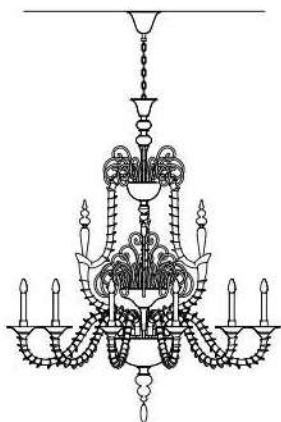

Glass Finish

Glass

Frame Finish

Metal

MATERIALS

- Glass
- Metal

D
Ø35.43"
Ø90 cm

H
43.30"
110 cm

Vivaldi K6

Bulb:
Type: HALO/LED
Base: G 9, E 14
Watt: 6 x MAX 60W + 3 x MAX 20W

D
Ø55.11"
Ø140 cm

H
62.99"
160 cm

Vivaldi K12

Bulb:
Type: HALO/LED
Base: G 9, E 14
Watt: 12 x MAX 60W + 12 x MAX 20W

D
Ø43.30"
Ø110 cm

H
49.21"
125 cm

Vivaldi K9

Bulb:
Type: HALO/LED
Base: G 9, E 14
Watt: 9 x MAX 60W + 6 x MAX 20W