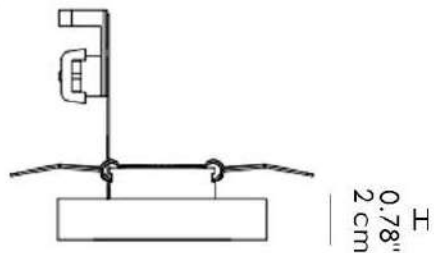

Glass Finish

Glass

Clear

Fume

Gray

MATERIALS

- Glass
- Metal

W  
3.93"  
10 cm

**Tile**

Bulb:  
Type: HALO/LED  
Base: GU10  
Watt: 1 x MAX 50W