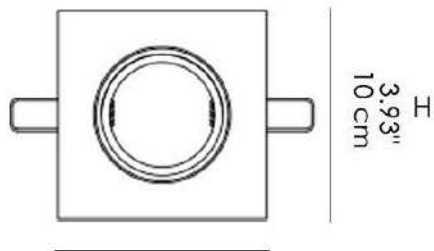

Glass Finish

Glass

Clear

Fume

Gray

MATERIALS

- Glass
- Metal

W  
3.93"  
10 cm

**Tile**

Bulb:  
Type: HALO/LED  
Base: GU10  
Watt: 1 x MAX 50W