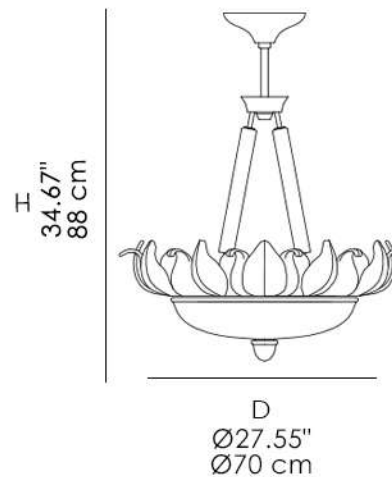

Glass Finish

Glass

Clear

Frame Finish

Metal

Gold

Chrome

MATERIALS

- Glass
- Metal

**Portofino S0**

Bulb:  
Type: HALO/LED  
Base: E14  
Watt: 9 x MAX 46W

**Portofino S0**

Bulb:  
Type: HALO/LED  
Base: G 9  
Watt: 12 x MAX 46W