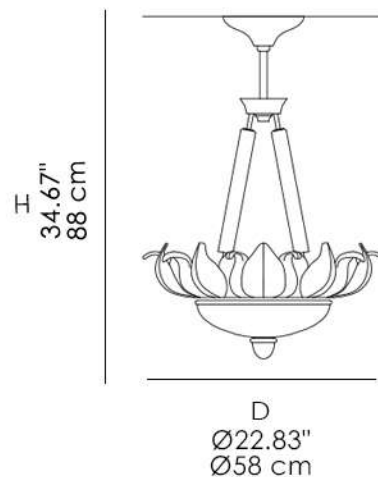

Glass Finish

Glass

Clear

Frame Finish

Metal

Gold

Chrome

MATERIALS

- Glass
- Metal

**Portofino S0**

Bulb:  
Type: HALO/LED  
Base: E14  
Watt: 9 x MAX 46W

**Portofino S0**

Bulb:  
Type: HALO/LED  
Base: G 9  
Watt: 12 x MAX 46W