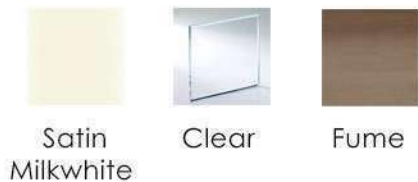

Glass Finish

Glass

Frame Finish

Metal

MATERIALS

- Glass
- Metal

Peroni A
Bulb:
Type: HALO/LED
Base: E 27
Watt: 1 x MAX 77W