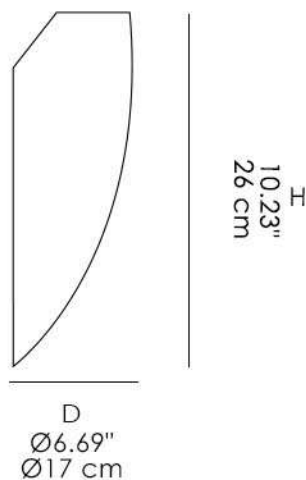

Glass Finish

Glass

Frame Finish

Metal

MATERIALS

- Glass
- Metal

Peroni A
Bulb:
Type: HALO/LED
Base: E 27
Watt: 1 x MAX 77W