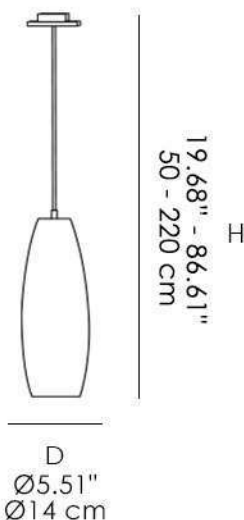

Matt
Brass

MATERIALS

- Glass
- Metal

Peroni S14 With Canopy

Bulb:
Type: HALO/LED
Base: E 27
Watt: 1 x MAX 77W

Peroni S14 Without Canopy