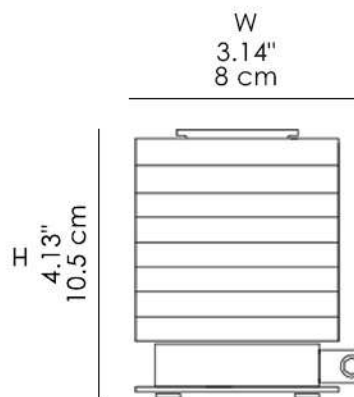

- Glass
- Metal

Otto x otto L

Bulb:
Type: HALO/LED
Base: G 9
Watt: 1 x MAX 60W