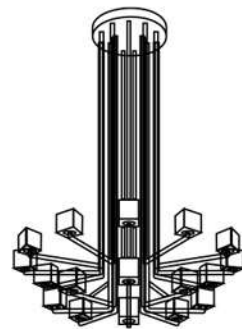

- Glass
- Metal

H  
27.16"  
69 cm

D  
Ø26.77"  
Ø68 cm

**Otto x otto K8**  
Bulb:  
Type: HALO/LED  
Base: G 9  
Watt: 8 x MAX 60W

H  
31.49"  
80 cm

D  
Ø30.70"  
Ø78 cm

**Otto x otto K4+8**  
Bulb:  
Type: HALO/LED  
Base: G 9  
Watt: 12 x MAX 60W

H  
31.49"  
80 cm

D  
Ø30.70"  
Ø78 cm

**Otto x otto K8+8**  
Bulb:  
Type: HALO/LED  
Base: G 9  
Watt: 16 x MAX 60W

H  
40.15"  
102 cm

D  
Ø42.51"  
Ø108 cm

**Otto x otto K4+8+12**  
Bulb:  
Type: HALO/LED  
Base: G 9  
Watt: 24 x MAX 60W