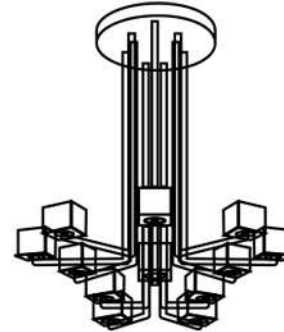

Glass Finish

Glass

Clear

Frame Finish

Metal

Gold

Chrome

MATERIALS

- Glass
- Metal

H  
27.16"  
69 cm

D  
Ø26.77"  
Ø68 cm

**Otto x otto K8**  
Bulb:  
Type: HALO/LED  
Base: G 9  
Watt: 8 x MAX 60W

H  
31.49"  
80 cm

D  
Ø30.70"  
Ø78 cm

**Otto x otto K4+8**  
Bulb:  
Type: HALO/LED  
Base: G 9  
Watt: 12 x MAX 60W

H  
31.49"  
80 cm

D  
Ø30.70"  
Ø78 cm

**Otto x otto K8+8**  
Bulb:  
Type: HALO/LED  
Base: G 9  
Watt: 16 x MAX 60W

H  
40.15"  
102 cm

D  
Ø42.51"  
Ø108 cm

**Otto x otto K4+8+12**  
Bulb:  
Type: HALO/LED  
Base: G 9  
Watt: 24 x MAX 60W