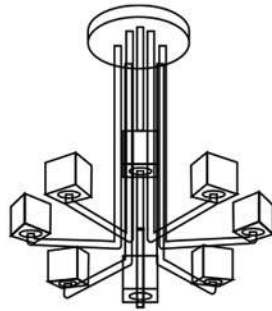

- Glass
- Metal

H  
27.16"  
69 cm

D  
Ø26.77"  
Ø68 cm

**Otto x otto K8**  
Bulb:  
Type: HALO/LED  
Base: G 9  
Watt: 8 x MAX 60W

H  
31.49"  
80 cm

D  
Ø30.70"  
Ø78 cm

**Otto x otto K4+8**  
Bulb:  
Type: HALO/LED  
Base: G 9  
Watt: 12 x MAX 60W

H  
31.49"  
80 cm

D  
Ø30.70"  
Ø78 cm

**Otto x otto K8+8**  
Bulb:  
Type: HALO/LED  
Base: G 9  
Watt: 16 x MAX 60W

H  
40.15"  
102 cm

D  
Ø42.51"  
Ø108 cm

**Otto x otto K4+8+12**  
Bulb:  
Type: HALO/LED  
Base: G 9  
Watt: 24 x MAX 60W