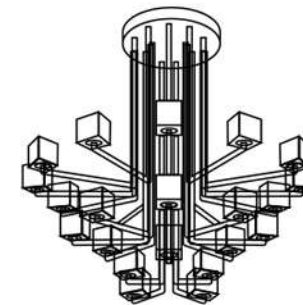

- Glass
- Metal

H  
27.16"  
69 cm

D  
Ø26.77"  
Ø68 cm

**Otto x otto K8**  
Bulb:  
Type: HALO/LED  
Base: G 9  
Watt: 8 x MAX 60W

H  
31.49"  
80 cm

D  
Ø30.70"  
Ø78 cm

**Otto x otto K4+8**  
Bulb:  
Type: HALO/LED  
Base: G 9  
Watt: 12 x MAX 60W

H  
31.49"  
80 cm

D  
Ø30.70"  
Ø78 cm

**Otto x otto K8+8**  
Bulb:  
Type: HALO/LED  
Base: G 9  
Watt: 16 x MAX 60W

H  
40.15"  
102 cm

D  
Ø42.51"  
Ø108 cm

**Otto x otto K4+8+12**  
Bulb:  
Type: HALO/LED  
Base: G 9  
Watt: 24 x MAX 60W