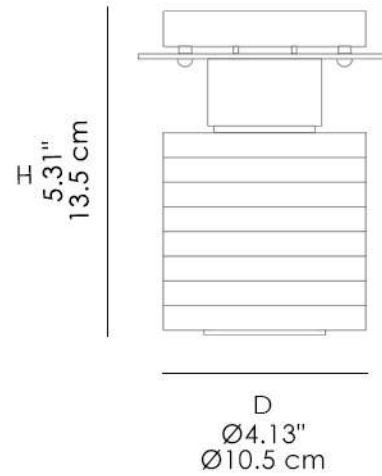

- Glass
- Metal

Otto x otto P

Bulb:
Type: HALO/LED
Base: G 9
Watt: 1 x MAX 60W