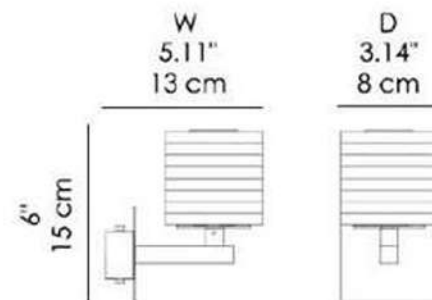

- Glass
- Metal

Otto x Otto A

Otto x otto A

Bulb:

Type: HALO/LED

Base: G 9

Watt: 1 x MAX 60W