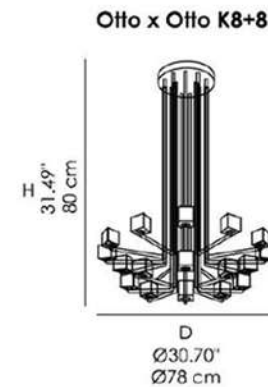

Otto x otto A
Bulb:
Type: HALO/LED
Base: G 9
Watt: 1 x MAX 60W

Otto x otto L
Bulb:
Type: HALO/LED
Base: G 9
Watt: 1 x MAX 60W

Otto x otto P
Bulb:
Type: HALO/LED
Base: G 9
Watt: 1 x MAX 60W

Otto x otto K8
Bulb:
Type: HALO/LED
Base: G 9
Watt: 8 x MAX 60W

Otto x otto k4+8
Bulb:
Type: HALO/LED
Base: G 9
Watt: 12 x MAX 60W

Otto x otto K8+8
Bulb:
Type: HALO/LED
Base: G 9
Watt: 16 x MAX 60W

Otto x otto k4+8+12
Bulb:
Type: HALO/LED
Base: G 9
Watt: 24 x MAX 60W

Otto x otto P
Bulb:
Type: HALO/LED
Base: G 9
Watt: 1 x MAX 60W