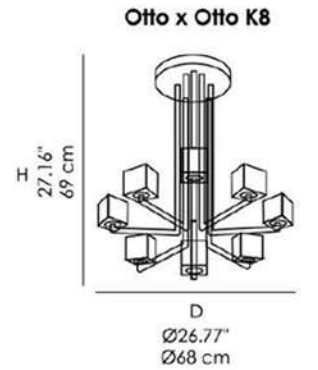

Otto x otto A
Bulb:
Type: HALO/LED
Base: G 9
Watt: 1 x MAX 60W

Otto x otto L
Bulb:
Type: HALO/LED
Base: G 9
Watt: 1 x MAX 60W

Otto x otto P
Bulb:
Type: HALO/LED
Base: G 9
Watt: 1 x MAX 60W

Otto x otto K8
Bulb:
Type: HALO/LED
Base: G 9
Watt: 8 x MAX 60W

Otto x otto k4+8
Bulb:
Type: HALO/LED
Base: G 9
Watt: 12 x MAX 60W

Otto x otto K8+8
Bulb:
Type: HALO/LED
Base: G 9
Watt: 16 x MAX 60W

Otto x otto k4+8+12
Bulb:
Type: HALO/LED
Base: G 9
Watt: 24 x MAX 60W

Otto x otto P
Bulb:
Type: HALO/LED
Base: G 9
Watt: 1 x MAX 60W