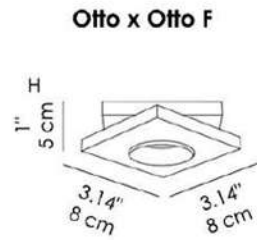

Otto x otto A
Bulb:
Type: HALO/LED
Base: G 9
Watt: 1 x MAX 60W

Otto x otto L
Bulb:
Type: HALO/LED
Base: G 9
Watt: 1 x MAX 60W

Otto x otto P
Bulb:
Type: HALO/LED
Base: G 9
Watt: 1 x MAX 60W

Otto x otto K8
Bulb:
Type: HALO/LED
Base: G 9
Watt: 8 x MAX 60W

Otto x otto k4+8
Bulb:
Type: HALO/LED
Base: G 9
Watt: 12 x MAX 60W

Otto x otto K8+8
Bulb:
Type: HALO/LED
Base: G 9
Watt: 16 x MAX 60W

Otto x otto k4+8+12
Bulb:
Type: HALO/LED
Base: G 9
Watt: 24 x MAX 60W

Otto x otto P
Bulb:
Type: HALO/LED
Base: G 9
Watt: 1 x MAX 60W