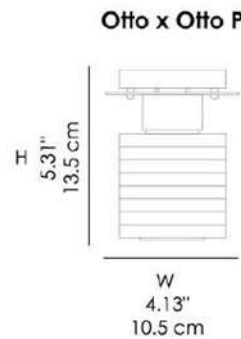

Otto x otto A
Bulb:
Type: HALO/LED
Base: G 9
Watt: 1 x MAX 60W

Otto x otto L
Bulb:
Type: HALO/LED
Base: G 9
Watt: 1 x MAX 60W

Otto x otto P
Bulb:
Type: HALO/LED
Base: G 9
Watt: 1 x MAX 60W

Otto x otto K8
Bulb:
Type: HALO/LED
Base: G 9
Watt: 8 x MAX 60W

Otto x otto k4+8
Bulb:
Type: HALO/LED
Base: G 9
Watt: 12 x MAX 60W

Otto x otto K8+8
Bulb:
Type: HALO/LED
Base: G 9
Watt: 16 x MAX 60W

Otto x otto k4+8+12
Bulb:
Type: HALO/LED
Base: G 9
Watt: 24 x MAX 60W

Otto x otto P
Bulb:
Type: HALO/LED
Base: G 9
Watt: 1 x MAX 60W