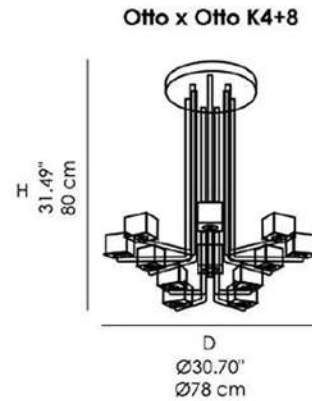

Otto x otto A
Bulb:
Type: HALO/LED
Base: G 9
Watt: 1 x MAX 60W

Otto x otto L
Bulb:
Type: HALO/LED
Base: G 9
Watt: 1 x MAX 60W

Otto x otto P
Bulb:
Type: HALO/LED
Base: G 9
Watt: 1 x MAX 60W

Otto x otto K8
Bulb:
Type: HALO/LED
Base: G 9
Watt: 8 x MAX 60W

Otto x otto k4+8
Bulb:
Type: HALO/LED
Base: G 9
Watt: 12 x MAX 60W

Otto x otto K8+8
Bulb:
Type: HALO/LED
Base: G 9
Watt: 16 x MAX 60W

Otto x otto k4+8+12
Bulb:
Type: HALO/LED
Base: G 9
Watt: 24 x MAX 60W

Otto x otto P
Bulb:
Type: HALO/LED
Base: G 9
Watt: 1 x MAX 60W