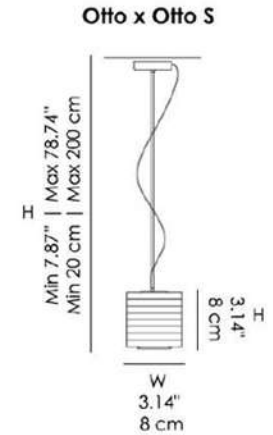

Otto x otto A
Bulb:
Type: HALO/LED
Base: G 9
Watt: 1 x MAX 60W

Otto x otto L
Bulb:
Type: HALO/LED
Base: G 9
Watt: 1 x MAX 60W

Otto x otto P
Bulb:
Type: HALO/LED
Base: G 9
Watt: 1 x MAX 60W

Otto x otto K8
Bulb:
Type: HALO/LED
Base: G 9
Watt: 8 x MAX 60W

Otto x otto k4+8
Bulb:
Type: HALO/LED
Base: G 9
Watt: 12 x MAX 60W

Otto x otto K8+8
Bulb:
Type: HALO/LED
Base: G 9
Watt: 16 x MAX 60W

Otto x otto k4+8+12
Bulb:
Type: HALO/LED
Base: G 9
Watt: 24 x MAX 60W

Otto x otto P
Bulb:
Type: HALO/LED
Base: G 9
Watt: 1 x MAX 60W