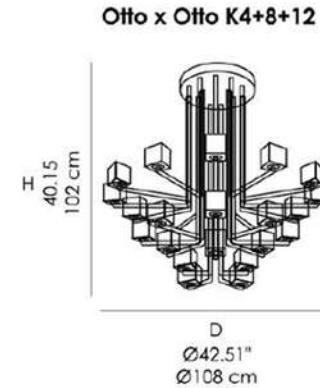

Otto x otto A
Bulb:
Type: HALO/LED
Base: G 9
Watt: 1 x MAX 60W

Otto x otto L
Bulb:
Type: HALO/LED
Base: G 9
Watt: 1 x MAX 60W

Otto x otto P
Bulb:
Type: HALO/LED
Base: G 9
Watt: 1 x MAX 60W

Otto x otto K8
Bulb:
Type: HALO/LED
Base: G 9
Watt: 8 x MAX 60W

Otto x otto k4+8
Bulb:
Type: HALO/LED
Base: G 9
Watt: 12 x MAX 60W

Otto x otto K8+8
Bulb:
Type: HALO/LED
Base: G 9
Watt: 16 x MAX 60W

Otto x otto k4+8+12
Bulb:
Type: HALO/LED
Base: G 9
Watt: 24 x MAX 60W

Otto x otto P
Bulb:
Type: HALO/LED
Base: G 9
Watt: 1 x MAX 60W