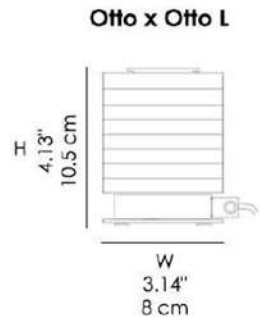

Otto x otto A
Bulb:
Type: HALO/LED
Base: G 9
Watt: 1 x MAX 60W

Otto x otto L
Bulb:
Type: HALO/LED
Base: G 9
Watt: 1 x MAX 60W

Otto x otto P
Bulb:
Type: HALO/LED
Base: G 9
Watt: 1 x MAX 60W

Otto x otto K8
Bulb:
Type: HALO/LED
Base: G 9
Watt: 8 x MAX 60W

Otto x otto k4+8
Bulb:
Type: HALO/LED
Base: G 9
Watt: 12 x MAX 60W

Otto x otto K8+8
Bulb:
Type: HALO/LED
Base: G 9
Watt: 16 x MAX 60W

Otto x otto k4+8+12
Bulb:
Type: HALO/LED
Base: G 9
Watt: 24 x MAX 60W

Otto x otto P
Bulb:
Type: HALO/LED
Base: G 9
Watt: 1 x MAX 60W