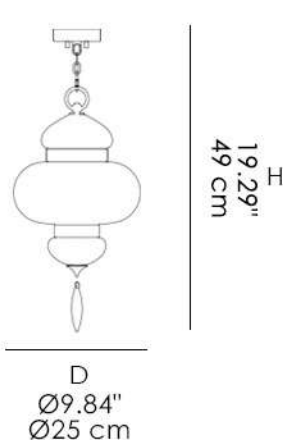

- Glass
- Metal

Noor S1
Bulb:
Type: HALO/LED
Base: G 9
Watt: 3 x MAX 46W

Noor S2
Bulb:
Type: HALO/LED
Base: G 9
Watt: 3 x MAX 46W