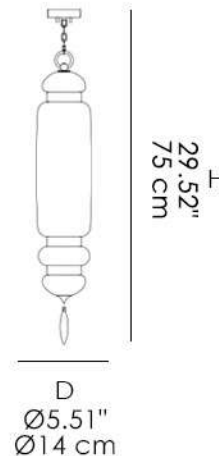

- Glass
- Metal

Noor S1
Bulb:
Type: HALO/LED
Base: G 9
Watt: 3 x MAX 46W

Noor S2
Bulb:
Type: HALO/LED
Base: G 9
Watt: 3 x MAX 46W