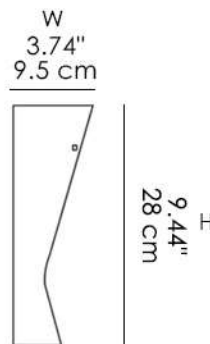

### MEMORY A1 WITH CANOPY

HALO/LED  
R7S 78 mm  
1 x MAX 120W