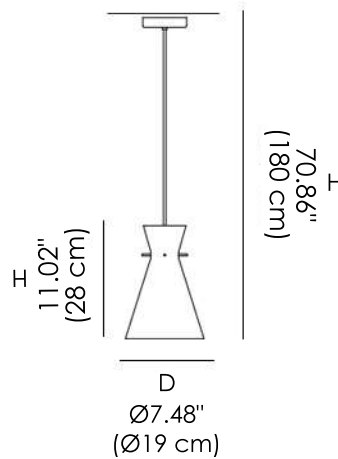

Glass Finish

Glass

Fume

Clear

Frosted With
Clear Edge

Milkwhite

Frame Finish

Metal

Chrome

Matt
Brass

MATERIALS

- Glass
- Metal

MEMORY SG WITH CANOPY 
HALO/LED 
E 27 
1 x MAX 77W

MEMORY SG WITHOUT CANOPY