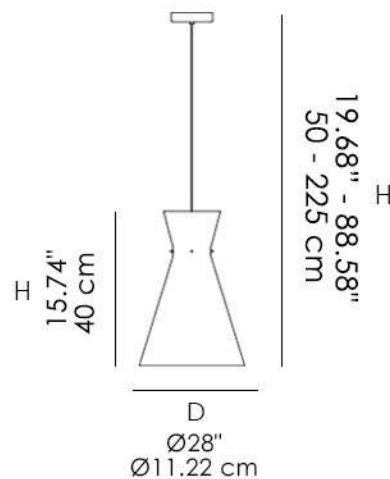

Glass Finish

Glass

Fume

Clear

Frosted With
Clear Edge

Milkwhite

Frame Finish

Metal

Chrome

Matt
Brass

MATERIALS

- Glass
- Metal

MEMORY SL WITH CANOPY

Bulb:
Type: HALO/LED
Base: E 27
Watt: 1 x MAX 77W

MEMORY SL WITHOUT CANOPY