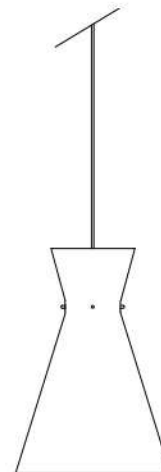

Glass Finish

Glass

Fume

Clear

Frosted With
Clear Edge

Milkwhite

Frame Finish

Metal

Chrome

Matt
Brass

MATERIALS

- Glass
- Metal

MEMORY SL WITH CANOPY

Bulb:
Type: HALO/LED
Base: E 27
Watt: 1 x MAX 77W

MEMORY SL WITHOUT CANOPY