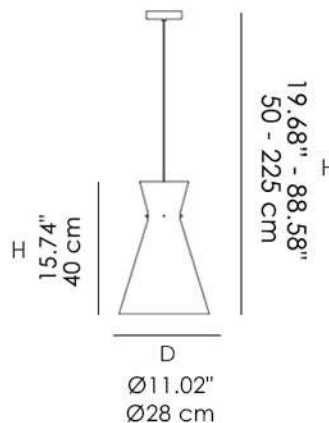

- Glass
- Metal

Memory B&G With Canopy

Bulb:
Type: HALO/LED
Base: E 27
Watt: 1 x MAX 77W

Memory B&G S Without Canopy