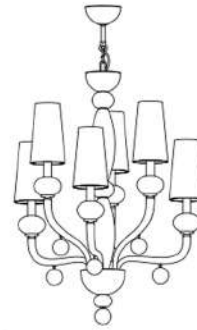

Glass Finish

Glass

Black

Milkwhite

Lampshade Finish

Black Silk

White Silk

Frame Finish

Metal

Chrome

Gold

MATERIALS

- Glass
- Metal

D  
Ø27.55"  
Ø70 cm

**Mademoiselle K6**

Bulb:  
Type: HALO/LED  
Base: E 14  
Watt: 6 x MAX 46W

H  
36.61"  
93 cm

D  
Ø31.49"  
Ø80 cm

**Mademoiselle K8**

Bulb:  
Type: HALO/LED  
Base: E 14  
Watt: 8 x MAX 46W

H  
36.61"  
93 cm

D  
Ø38.18"  
Ø97 cm

**Mademoiselle K12**

Bulb:  
Type: HALO/LED  
Base: E 14  
Watt: 12 x MAX 46W

H  
38.18"  
97 cm

D  
Ø38.18"  
Ø97 cm

**Mademoiselle K16**

Bulb:  
Type: HALO/LED  
Base: E 14  
Watt: 16 x MAX 46W

H  
38.18"  
97 cm

D  
Ø39.37"  
Ø100 cm

**Mademoiselle K20**

Bulb:  
Type: HALO/LED  
Base: E 14  
Watt: 20 x MAX 46W