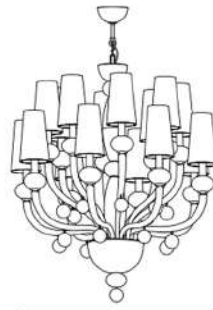

Glass Finish

Glass

Black

Milkwhite

Lampshade Finish

Black Silk

White Silk

Frame Finish

Metal

Chrome

Gold

MATERIALS

- Glass
- Metal

D  
Ø27.55"  
Ø70 cm

**Mademoiselle K6**

Bulb:  
Type: HALO/LED  
Base: E 14  
Watt: 6 x MAX 46W

H  
36.61"  
93 cm

D  
Ø31.49"  
Ø80 cm

**Mademoiselle K8**

Bulb:  
Type: HALO/LED  
Base: E 14  
Watt: 8 x MAX 46W

H  
36.61"  
93 cm

D  
Ø38.18"  
Ø97 cm

**Mademoiselle K12**

Bulb:  
Type: HALO/LED  
Base: E 14  
Watt: 12 x MAX 46W

H  
38.18"  
97 cm

D  
Ø38.18"  
Ø97 cm

**Mademoiselle K16**

Bulb:  
Type: HALO/LED  
Base: E 14  
Watt: 16 x MAX 46W

H  
38.18"  
97 cm

D  
Ø39.37"  
Ø100 cm

**Mademoiselle K20**

Bulb:  
Type: HALO/LED  
Base: E 14  
Watt: 20 x MAX 46W