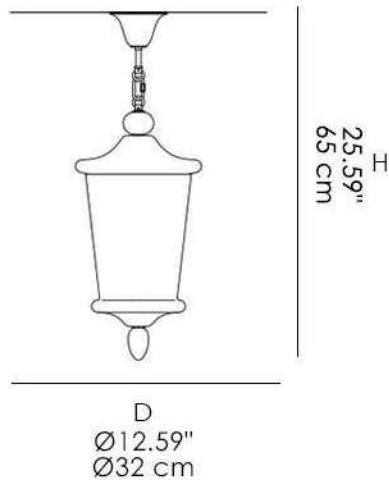

MATERIALS

- Glass
- Metal

Lanterna 9051 "Rialto"

Bulb:
Type: HALO/LED
Base: E 27
Watt: 1 x MAX 77W