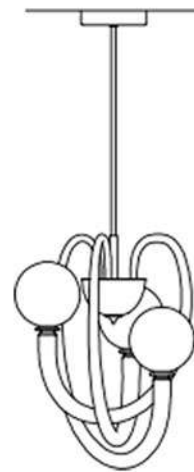

D  
7.08"  
18 cm

D  
Ø11.81  
Ø30cm

H  
15.74"  
40 cm

D  
Ø11.81  
Ø30cm

H  
17.71"  
45 cm

H  
78.74"  
200 cm

D  
Ø11.81  
Ø30cm

H  
15.74"  
40 cm

**KONT A**

Bulb:

Type: HALO/LED

Base: G9

Watt: 2 x MAX 60W

**KONT P**

Bulb:

Type: HALO/LED

Base: G9

Watt: 3 x MAX 60W

**KONT S**

Bulb:

Type: HALO/LED

Base: G9

Watt: 3 x MAX 60W

COMPOSITIONS WITH THE FOLLOWING ELEMENTS