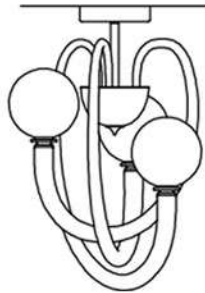

D  
7.08"  
18 cm

D  
Ø11.81  
Ø30cm

H  
15.74"  
40 cm

D  
Ø11.81  
Ø30cm

H  
17.71"  
45 cm

H  
78.74"  
200 cm

D  
Ø11.81  
Ø30cm

H  
15.74"  
40 cm

**KONT A**

Bulb:

Type: HALO/LED

Base: G9

Watt: 2 x MAX 60W

**KONT P**

Bulb:

Type: HALO/LED

Base: G9

Watt: 3 x MAX 60W

**KONT S**

Bulb:

Type: HALO/LED

Base: G9

Watt: 3 x MAX 60W

COMPOSITIONS WITH THE FOLLOWING ELEMENTS