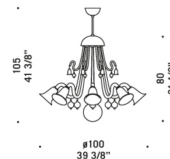

Fixture

Glass

Antique Clear

Structure

Metal

Chrome

IMPERO K9

IMPERO K9
9xMAX 8W E14 LED
LED light bulb