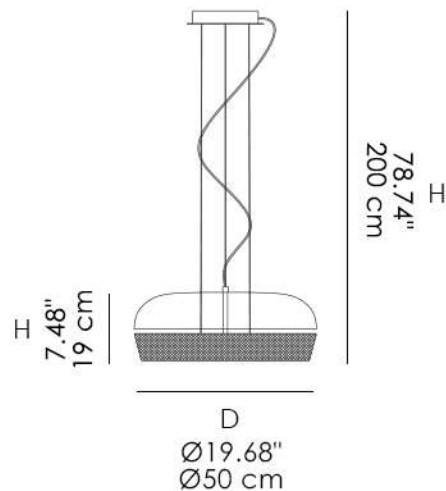

- Glass
- Metal
- Fabric

DOMES

Bulb:
Type: Included LED
dimmable
Base: 2700K CRI 90
Watt: 35W 3500 lm