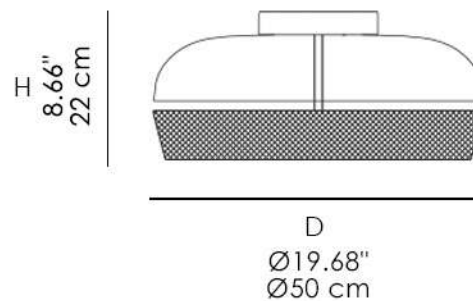

MATERIALS

- Glass
- Metal

Dome P

Bulb:
Type: Included LED
dimmable
Base: 2700K
CRI 90
Watt: 35W 3500 lm