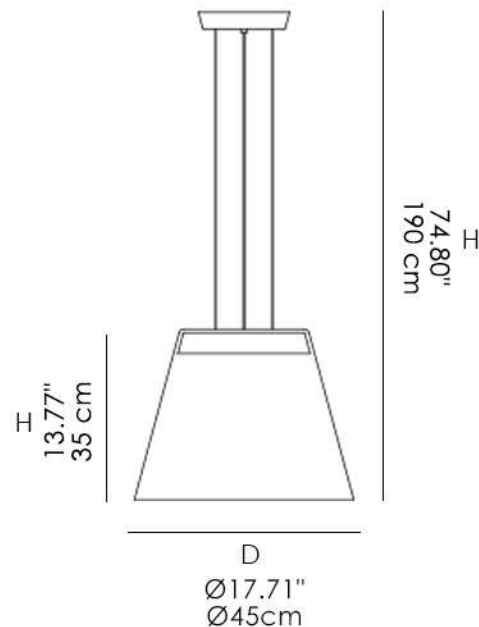

## Frame Finish

### Diaphanès S

Bulb:  
Type: Included LED  
dimmable  
Base: 2700K  
CRI 90  
Watt: 35W 3500 lm  
+ 3 x 3W 900lm