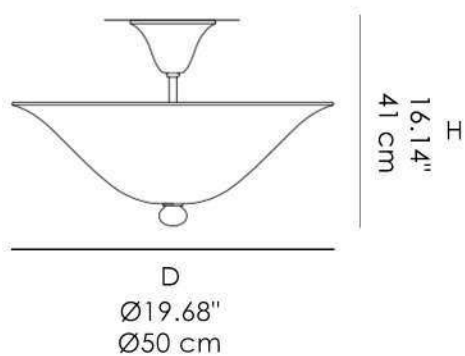

MATERIALS

- Glass
- Metal

9002 P

Bulb:
Type: HALO/LED
Base: E 27
Watt: 3 x MAX 77W