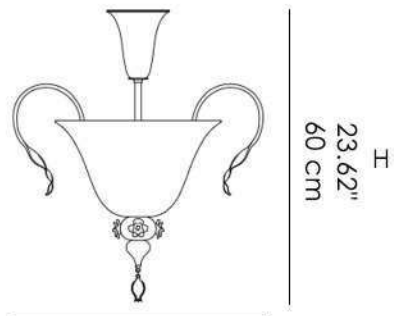

Glass Finish

Glass

Milkwhite with
Green Gold
Decorations

Milkwhite with
Ruby Gold
Decorations

Frame Finish

Metal

Gold

MATERIALS

- Glass
- Metal

D
Ø21.65"
Ø55 cm

8011 P6

Bulb:
Type: HALO/LED
Base: E 14
Watt: 6 x MAX 46W