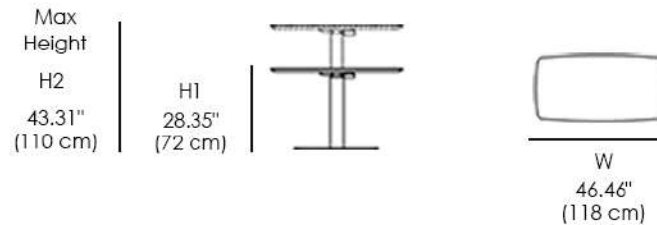

GFM11
Titanium
Embossed

GFM18
Bronze
Embossed

Top Finish - Wood

RB Burned
Oak

NC Walnut
Canaletto

Available Dimensions: W x D x H

MATERIALS

- Metal
- Wood
- Steel