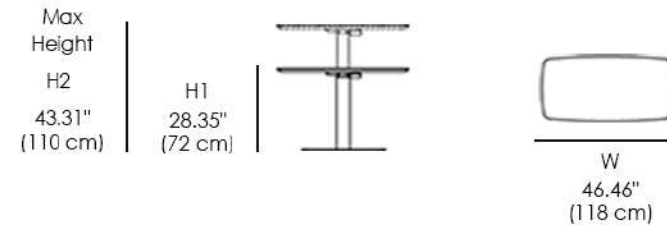

KM08 Glossy
Portoro

KM12
Breccia

Available Dimensions: W x D x H

MATERIALS

- Metal
- Ceramic
- Steel