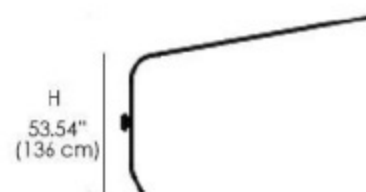

FISHERMAN

Fisherman Wall Lamp - Adjustable wall lamp in titanium (GFM11), or black (GFM73) embossed lacquered steel frame. Wall plate in black chrome steel (06). Led lights.

FINISHES

Fame Finish - Metal

GFM11
Titanium
Embossed

GFM73
Black
Embossed

Plate Finish - Metal

06
Black
Chrome

MATERIALS

- Steel

Available Dimensions: W x D x H

Lighting: 110V, led 24W 1800lm 3000K