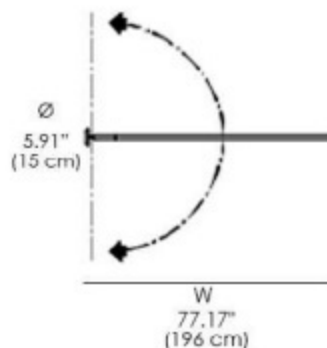

GFM73
Black
Embossed

Plate Finish - Metal

06
Black
Chrome

MATERIALS

- Steel

Available Dimensions: W x D x H

Lighting: 110V, led 24W 1800lm 3000K