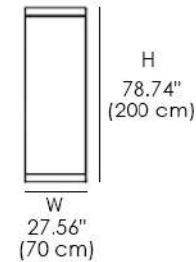

FINISHES

Frame Finish - Wood, Metal

NC Walnut
Canaletto

GFM69
Graphite
Embossed

GFM73 Black
Embossed

Mirror Finish - Glass

Clear

Available Dimensions: W x D x H