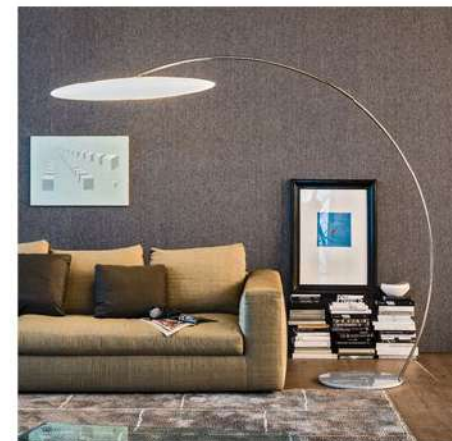

ASTRA

Astra ARC Floor Lamp - Floor lamp with white polyethylene lampshade. Base and steam in chromed (08) steel. Bulb not included.

FINISHES

Lampshade Finish - Polyethylene

Polyethylene
White

Base & Steam Finish - Metal

08
Chrome

MATERIALS

- Polyethylene
- Metal
- Chrome

LIGHT SOURCES

Led: 2 x E27, 16W

Available Dimensions: W x D x H