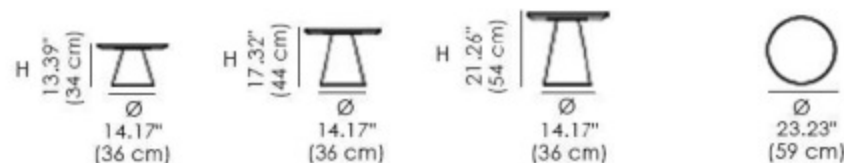

**Available Dimensions: W x D x H**

**Albert Keramik Small Coffee Tables**

**Albert Keramik Medium/ Large Coffee Tables**

**MATERIALS**

- Steel
- Ceramic