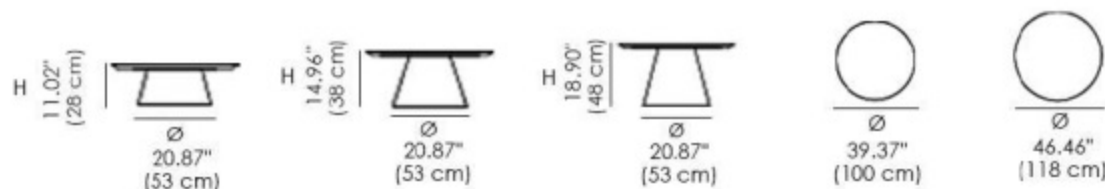

**Available Dimensions: W x D x H**

**Albert Keramik Small Coffee Tables**

**Albert Keramik Medium/ Large Coffee Tables**

**MATERIALS**

- Steel
- Ceramic