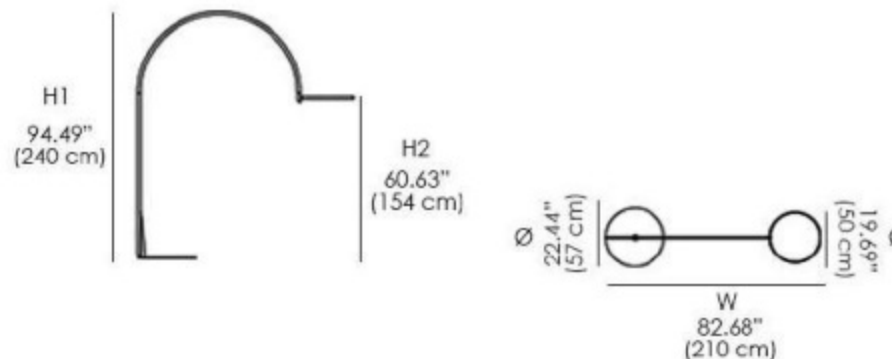

ARX

ARX Floor Lamp - Floor lamp in titanium (GFM11) or bronze (GFM18) embossed lacquered steel and led lights included.

FINISHES

Base Finish - Metal

GFM11
Titanium
Embossed

GFM18
Bronze
Embossed

MATERIALS

- Metal
- Steel

Available Dimensions: W x D x H

110V LED 18W 1500lm 3000K lighting system

IP
20