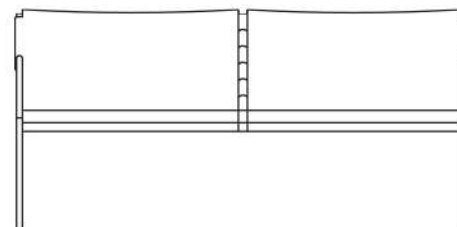

Black painted metal supporting frame. Seat in lightly padded plywood. Leather grade 1 upholstery.

153 cm
60.2"

81 cm
31.8"

40 cm
15.7"

74 cm
29.1"