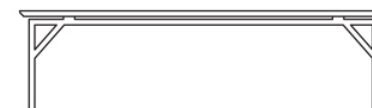

Rectangular marble coffee table for living room.
Structure in black painted metal, and top in marble.

130 cm
51.2"

70 cm
27.5"

35.5 cm
13.9"