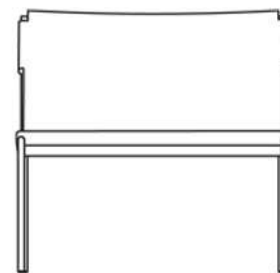

Black painted metal supporting frame. Seat in lightly padded plywood. Leather grade 1 upholstery.

77 cm
30.3"

81 cm
31.8"

40 cm
15.7"

74 cm
29.1"