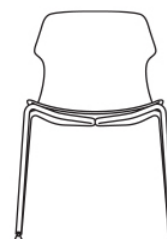

### MATERIALS

- Polypropylene
- Metal

Painted or chrome plated metal legs.  
Polypropylene shell. Self-levelling feet.

The chairs are packed in pairs of the same color.

57.5 cm  
22.6"

58 cm  
22.8"

45 cm  
17.7"