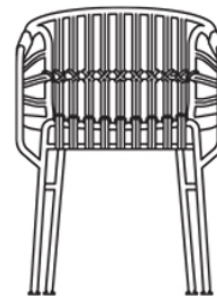

Beige Grey
RAL7006

Optional Upholstery Cushions Finish - Outdoor Fabric

- Available in Flusko clouds outdoor fabric collection

MATERIALS

- Metal
- Fabric

Raphia Rattan is the offspring of a research project into the use of materials and how they can be exploited as furnishings.

Embossed painted metal frame. Seat and backrest in natural rattan. Nylon ties. Self-levelling feet.

55 cm
21.7"

53 cm
20.9"

46 cm
18.1"

65 cm
25.6"

75 cm
29.5"